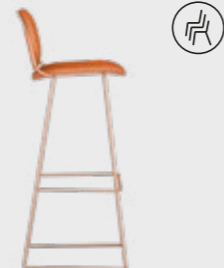

PAPAS 1-03
H 84 P 62 H 58 H 48 H 71
1 m³ 0,42