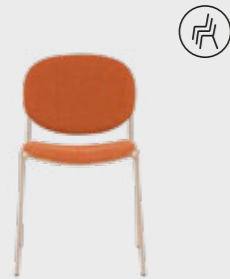

PAPAS 1-05
H 84 P 67 H 75 H 44
1 m³ 0,52