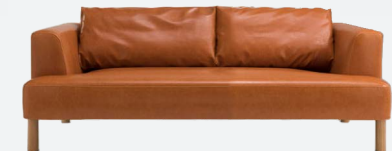

+ Australian made  
+ ALSO AVAILABLE IN OTHER SIZES

\$50/  
lm

Lux - 2 seater  
DNA

From \$2,885 (ex gst)

+ Australian made  
+ ALSO AVAILABLE IN OTHER SIZES

\$50/  
lm

Brydie - 2 seater  
DIDIER

From \$4,765 (ex gst)