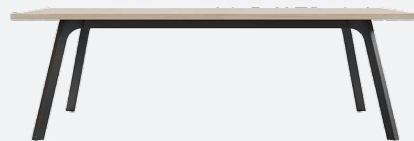

Turi
DNA

*POA

- + Australian made
- + VARIOUS SIZES UP TO 3600W
- + OPTIONAL INTEGRATED POWER ACCESS